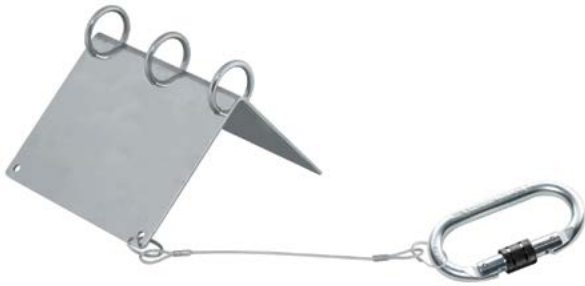

EDGE PRO

DOUBLE EDGE ROPE PROTECTOR

AX903

Metal plate that protects up to 2 ropes over sharp edges.

RATING:

LIFESPAN: 10 Years

MODEL	SIZE	WEIGHT (G)	DIMENSIONS	MATERIAL	RATING (KG)
AX903		1.3kg	180 x 175.5mm	Stainless Steel	

PRODUCT FEATURES

- Carabiner for secure installation required.
- Protects rope from abrasion over rough edge.